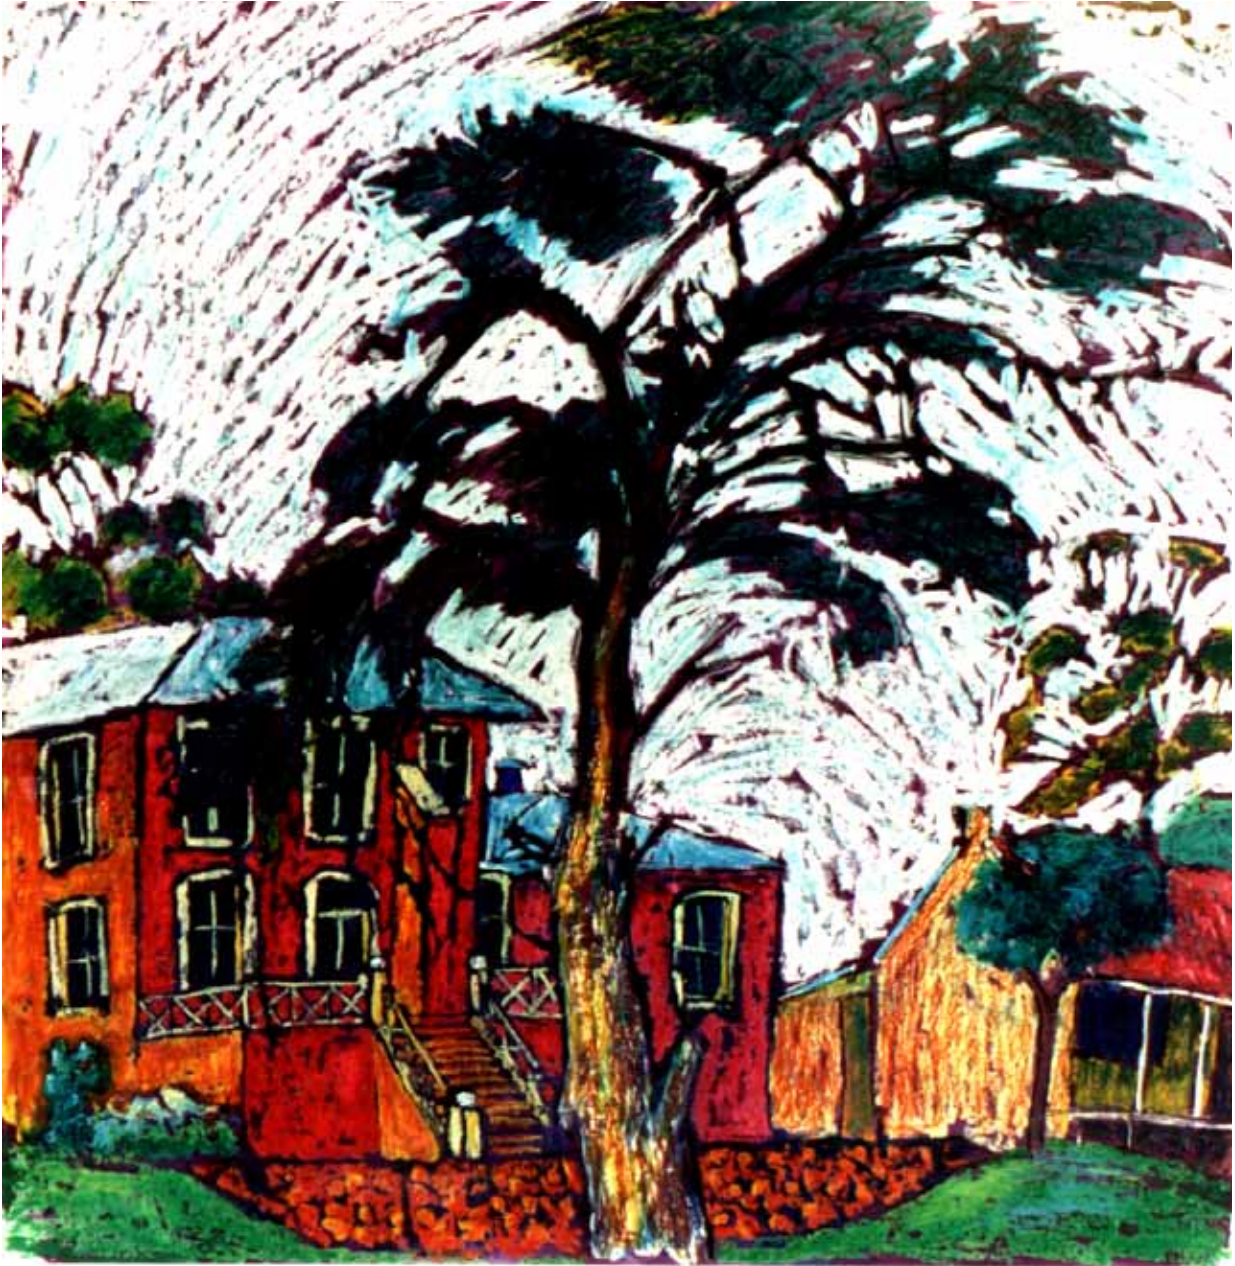

Jeremy Holton

Basildene Homestead, Margaret River

57 by 57 cms

Oil pastel on Paper

Cat no - 0157

web: www.jeremyholton.com - email: jeremy@jeremyholton.com - phone: +618 6394 1592